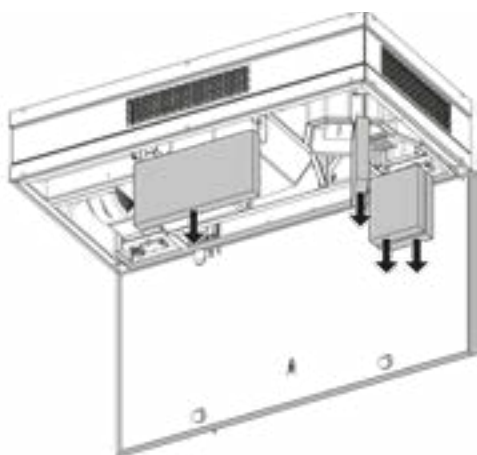

Air flow:
up to 1000 m³/h

Heat recovery efficiency:
up to 93 %

- Super simple filter replacement
- Open filter panels, pull out supply and exhaust air filters, install new filters and close panels.

G4 filter