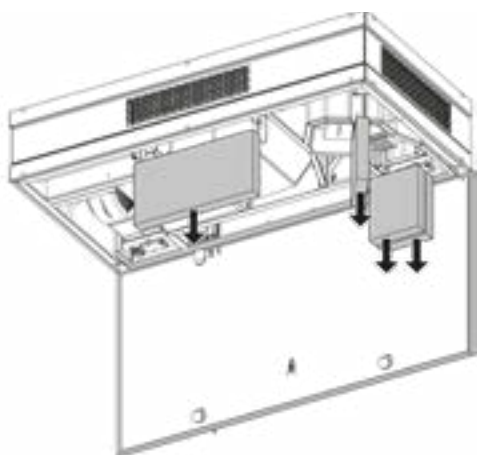

PRODUCTS AND THEIR FILTERS

CIVIC EC DB

The decentral solution for offices and schools

Filterfacts

- Filters can be cleaned with vacuum cleaner.
- Filter maintenance 3 to 4 times per year
- 1 set of filters needed for replacement.

Air flow:
up to 1000 m³/h

Heat recovery efficiency:
up to 93 %

- Super simple filter replacement
- Open filter panels, pull out supply and exhaust air filters, install new filters and close panels.

Model	Filters	Article number
CIVIC EC DB (E(2)) 300	FP 270x216x48 G4	8071300
	FP 270x216x48 F8	8071317
	FP 518x270x48 F8 C	8074929
	FP 518x270x48 H11	8074967
CIVIC EC DB (E(2)) 500	FP 325x388x48 G4	8071324
	FP 325x314x48 F8	8071331
	FP 714x320x48 F8 C	8074936
	FP 714x320x48 H11	8074974
CIVIC EC DB (E(2)) 1000	FP 480x327x48 G4 (2 Stk.)	8073908
	FP 480x327x48 F7 (2 Stk.)	8073915