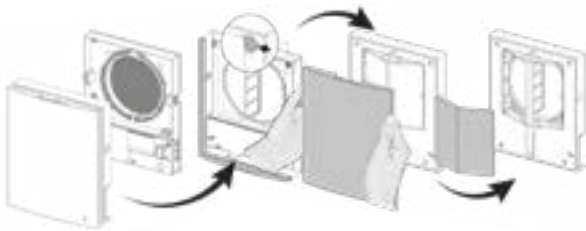

PRODUCTS AND THEIR FILTERS

VENTO EXPERT DUO A30-1 PRO/W V.2

Single-room heat recovery unit

Filter facts

- Vacuum cleaning and washing of the filters is possible.
- Filter maintenance 3 to 4 times per year
- 1 set of filters needed for replacement.